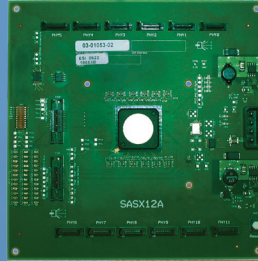

SAS/SATA II

APPLICATIONS

- Healthcare/Medical
- HPC (High Performance Computing)
- Digital Video
- Security
- JBOD/RAID
- Dataforms

A versatile, flexible, low cost SAS to SAS/SATA II JBOD. When connected to a PCI based RAID Card, it becomes a high performance low cost RAID solution. The internal SAS expanders comply with the SAS standard which allows for point to device connections, included device bandwidth, high availability and reliability. Ease of upgrades, up to 120 drives off 1 host port.

- 9 SAS/SATA II drive bays
- Add up to 124 drives

Back View