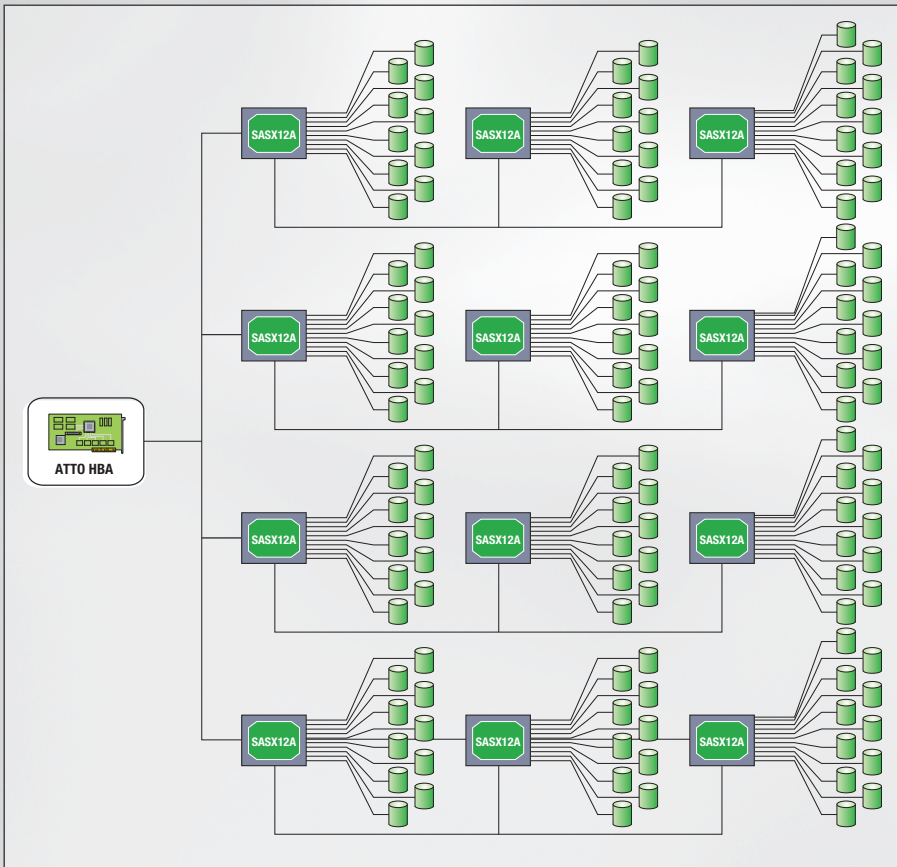

SAS/SATA II

APPLICATIONS

- Healthcare/Medical
- HPC (High Performance Computing)
- Digital Video
- Security
- JBOD/RAID
- Dataforms

A versatile, flexible, low cost SAS to SAS/SATA II JBOD. When connected to a PCI based RAID Card, it becomes a high performance low cost RAID solution. The internal SAS expanders comply with the SAS standard which allows for point to device connections, included device bandwidth, high availability and reliability. Ease of upgrades, up to 120 drives off 1 host port.

- 9 SAS/SATA II drive bays
- Add up to 124 drives

Back View